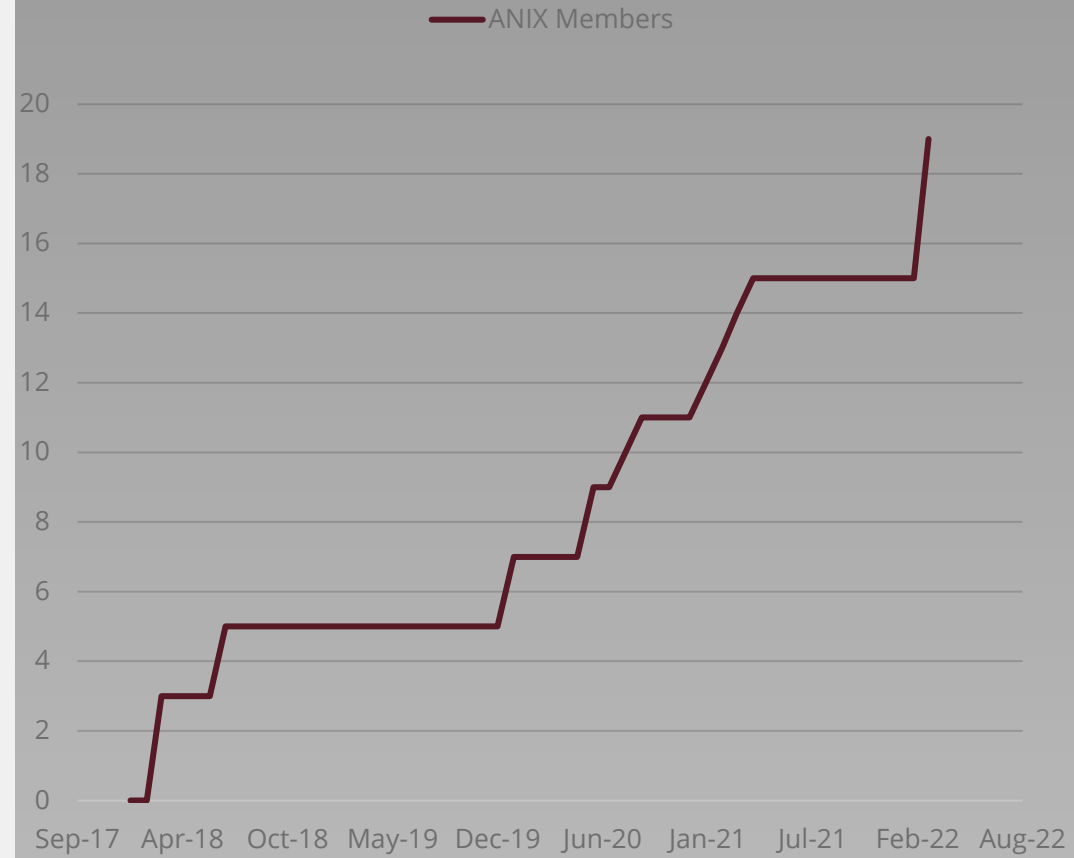

ANIX is Born

The first Albanian Network Operators Forum (ALNOF) is organized

The first three networks start peering at ANIX

Based on volunteer effort:

- Namex and PCH donated the switches
- RASH provides the colocation
- Volunteers and ISPs donate router, servers and bring the fibers

With the support of:

ANIX Start-up

2017

2018

2019

2020

2021

2022

From 0 to 18(+1)
members in 4 years

14 Albanian networks

5 international players

Traffic grows to a peak of

15 Gbps

ANIX Growth

ANIX Key Numbers

**Local traffic vs.
toward OTTs**