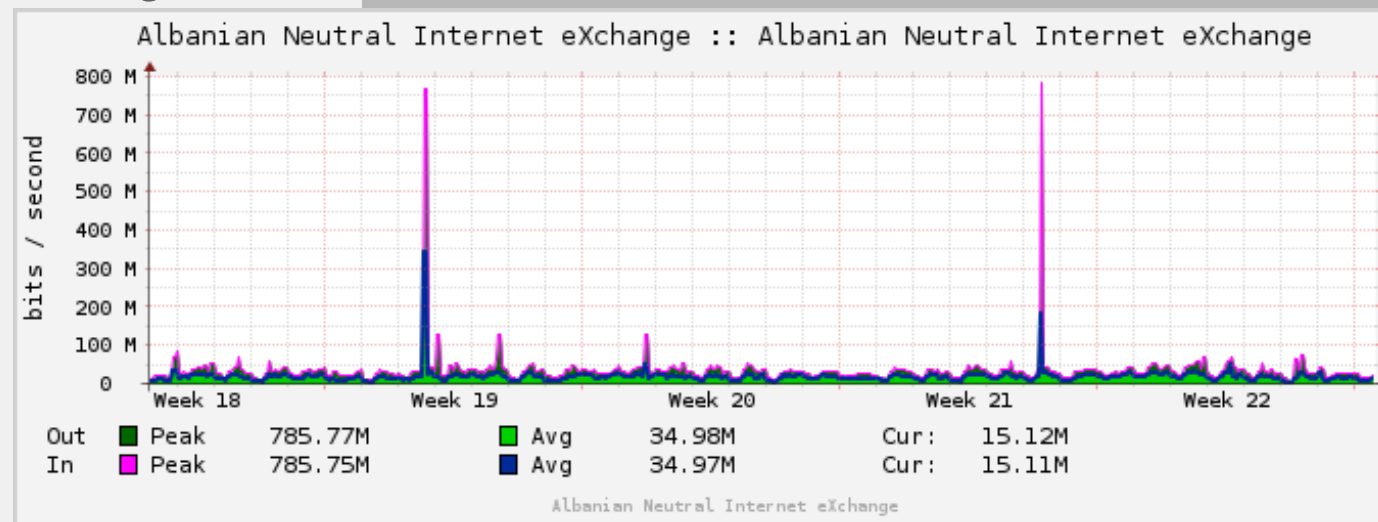

ANIX Start-up