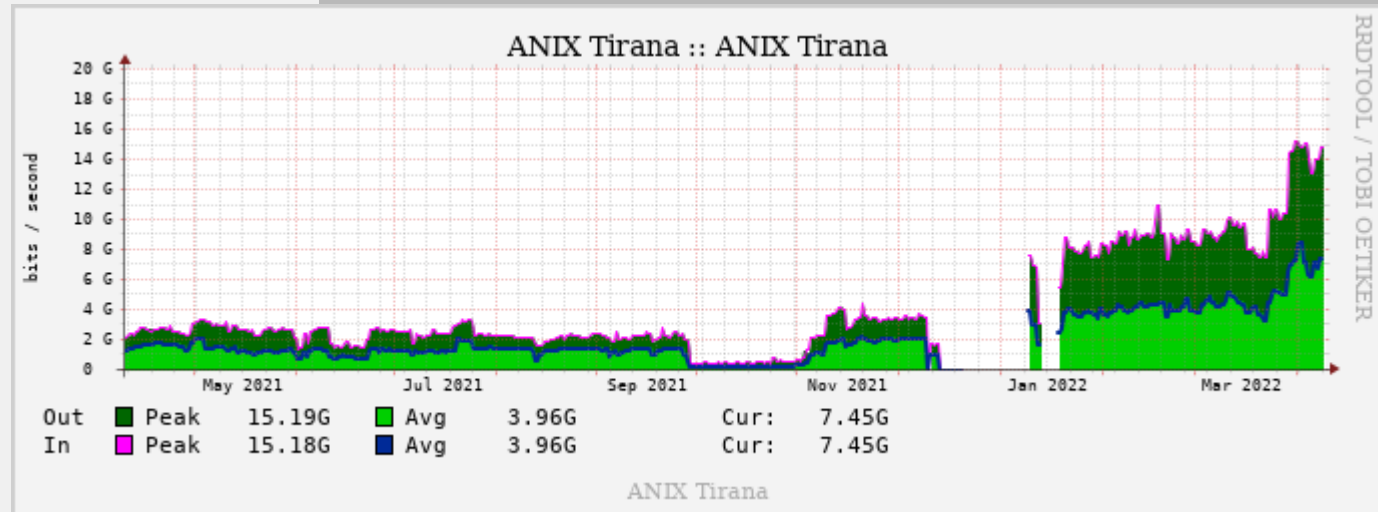

From 0 to 18(+1)
members in 4 years

14 Albanian networks

5 international players

Traffic grows to a peak of

15 Gbps

ANIX Growth

ANIX Key Numbers

**Local traffic vs.
toward OTTs**

3.5 Gbps of 15 Gbps

**Coverage of Albania
& Kosovo ASNs**

28 ASNs covered / 88 (bgp.he.net)

**Coverage of Albania
& Kosovo Routes**

238 routes covered / 1216

NETFLIX

ANIX Now

PRO-BONO