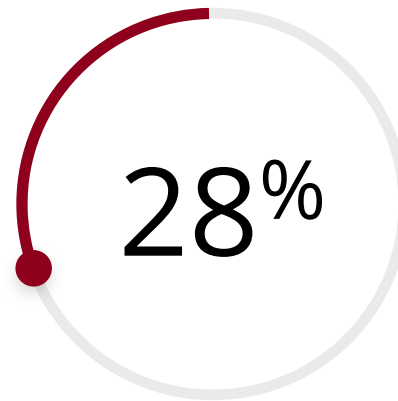

**Coverage of Albania
& Kosovo ASNs**

28 ASNs covered / 88 (bgp.he.net)