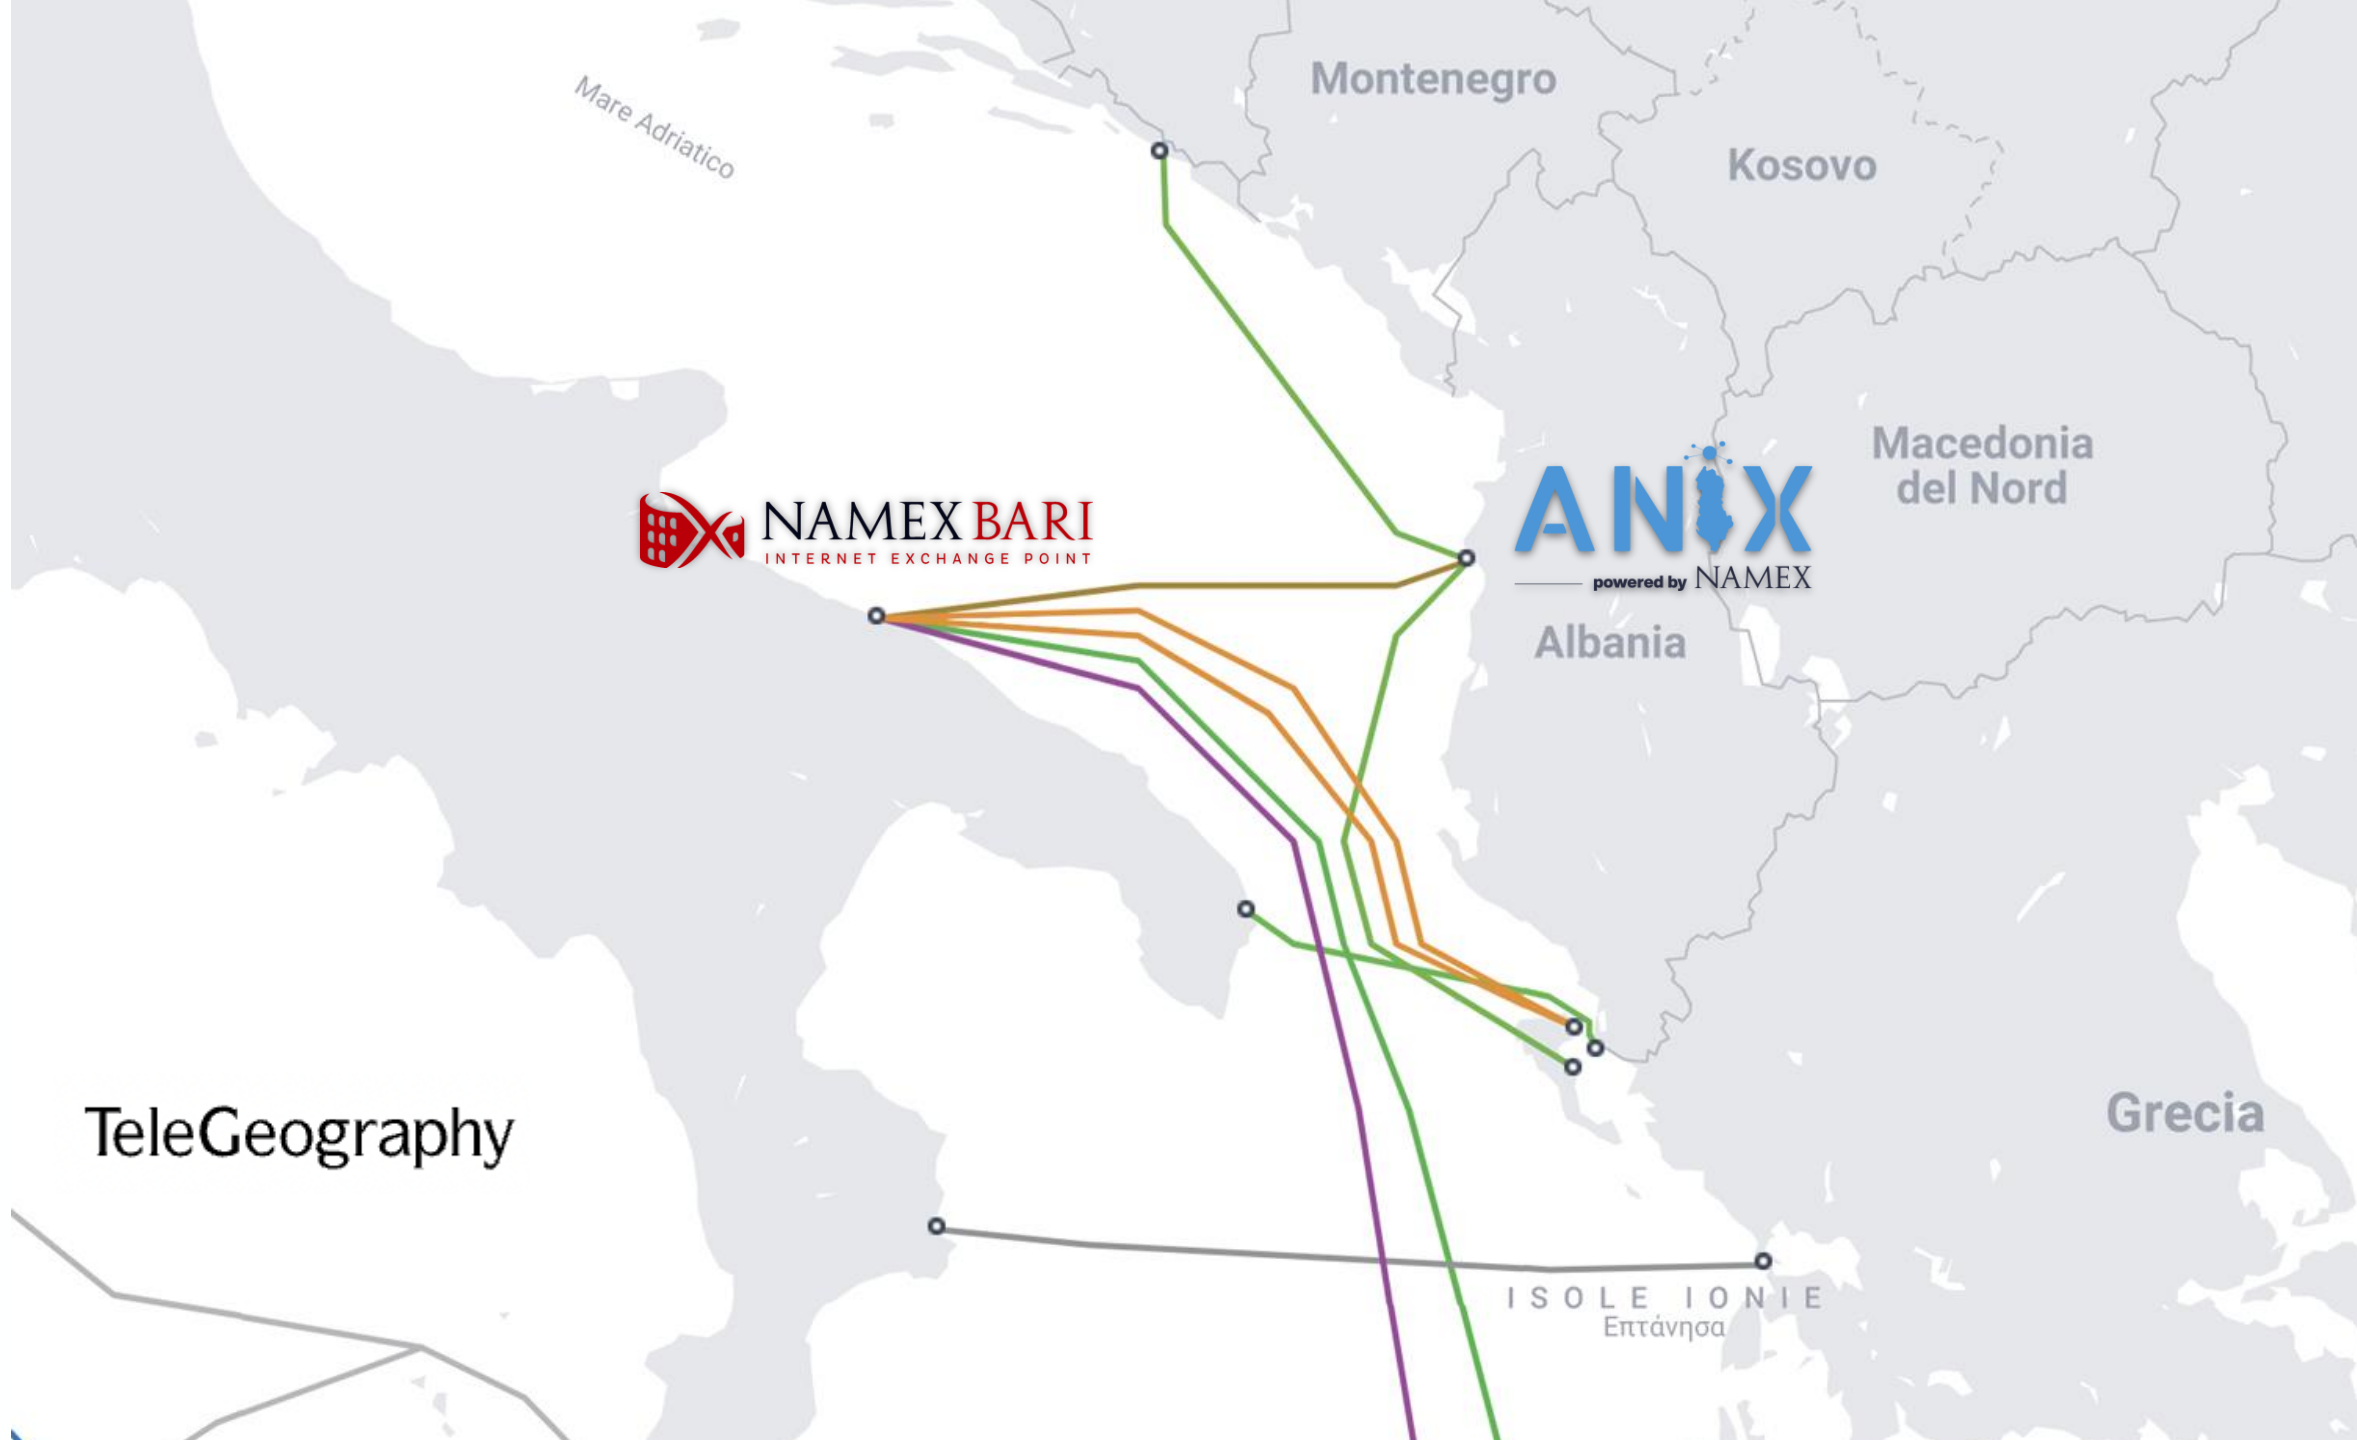

TeleGeography

ANIX
powered by NAMEX

NAMEX BARI
INTERNET EXCHANGE POINT

ISOLE IONIE
Επτάνησα