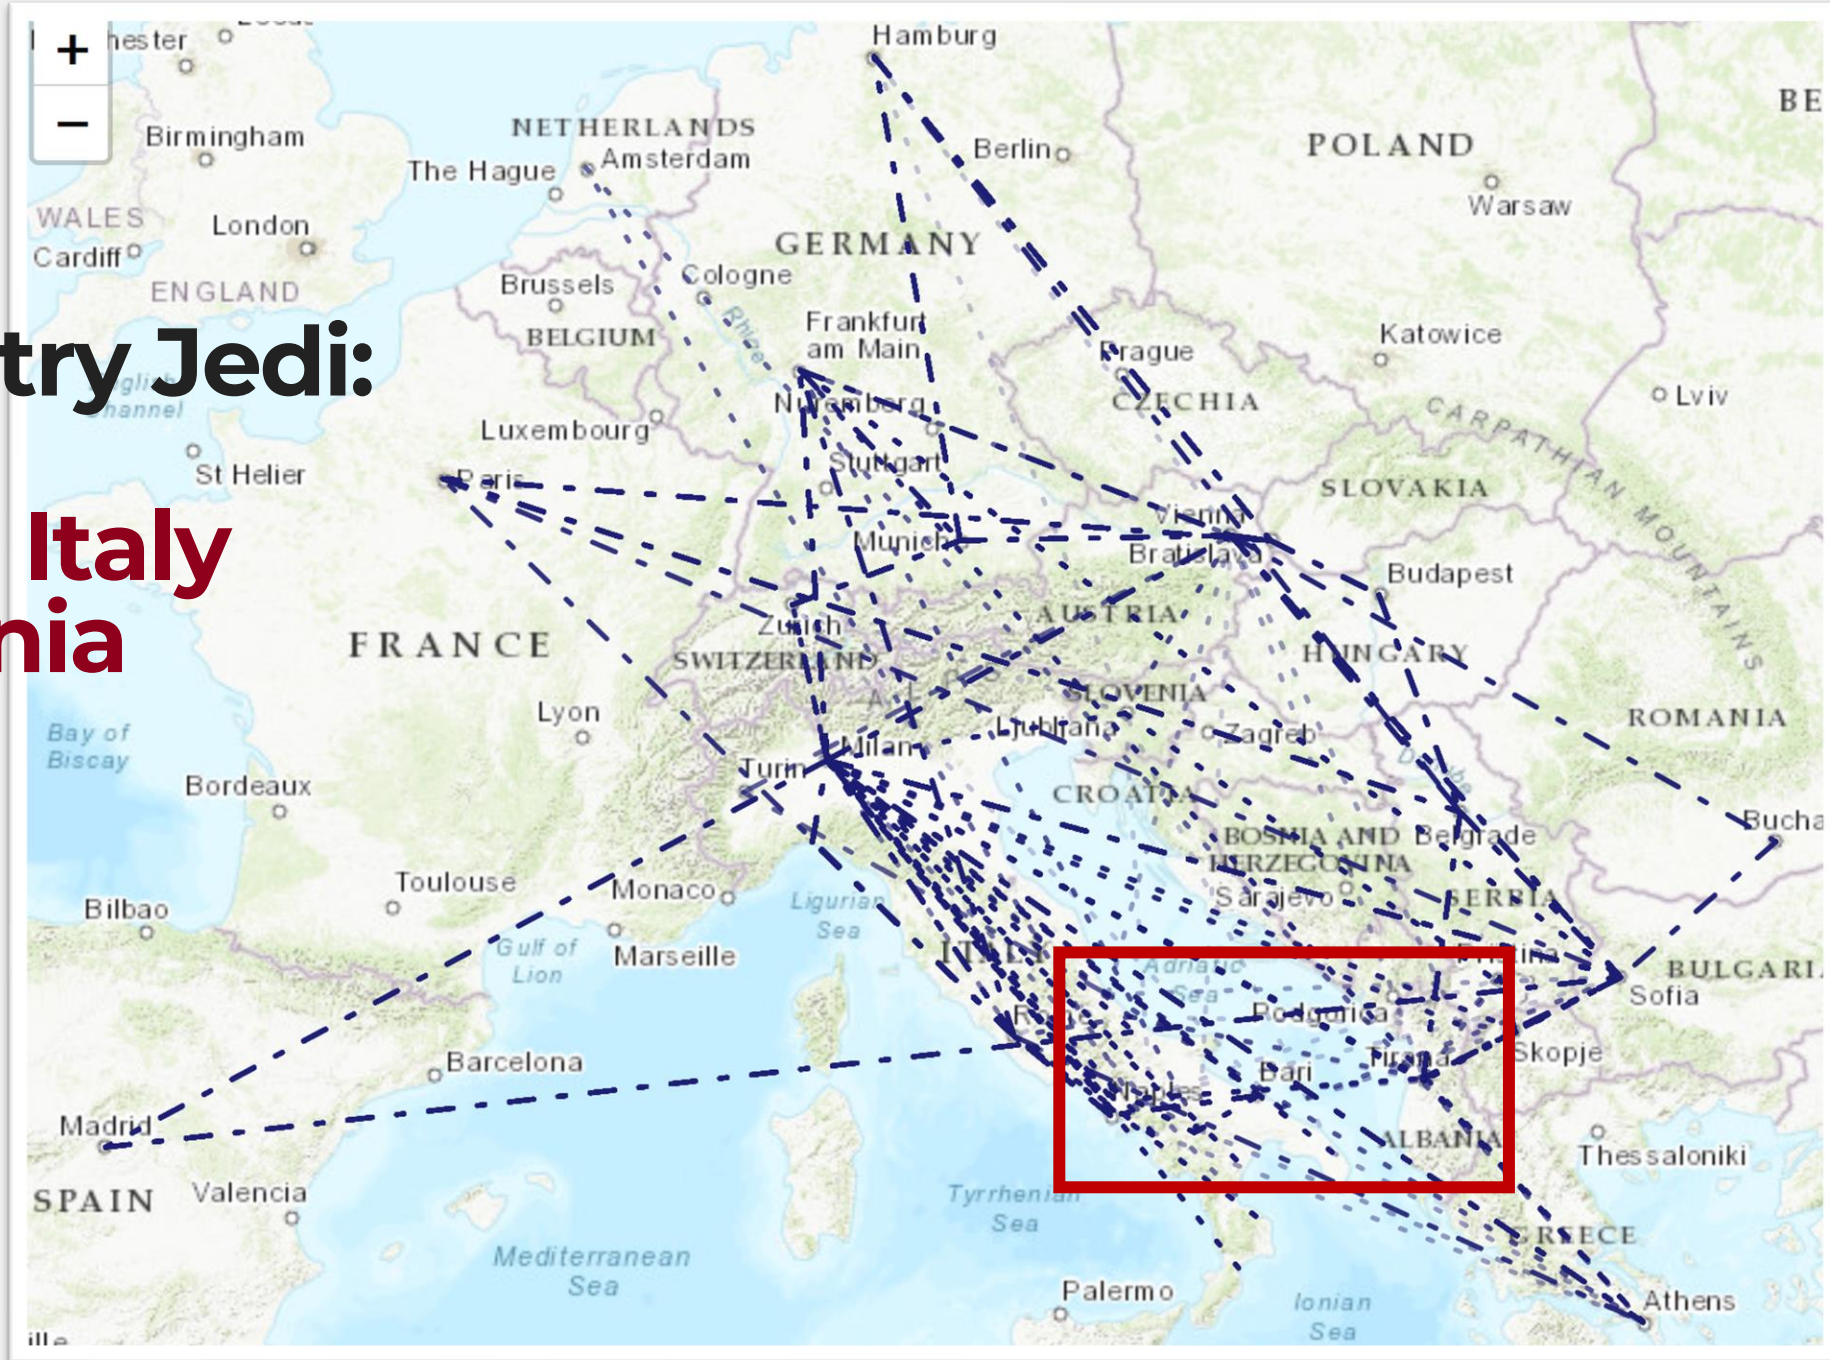

3

Bringing international players

Lowering cost & latency for local ISPs

Zooming Out:

The Path Between Balkans and the rest of Europe

**Most of the paths
take a typical
route:**

**Frankfurt
Vienna/Budapest
Belgrade/Sofia**

Even from Southern Italy!

IXP Country Jedi: Between Southern Italy and Albania

ANIX Update
RIPE SEE10, Ljubljana 12/04/2022

**Growing desire to
have an additional
(alternative) path:**

Across the Adriatic